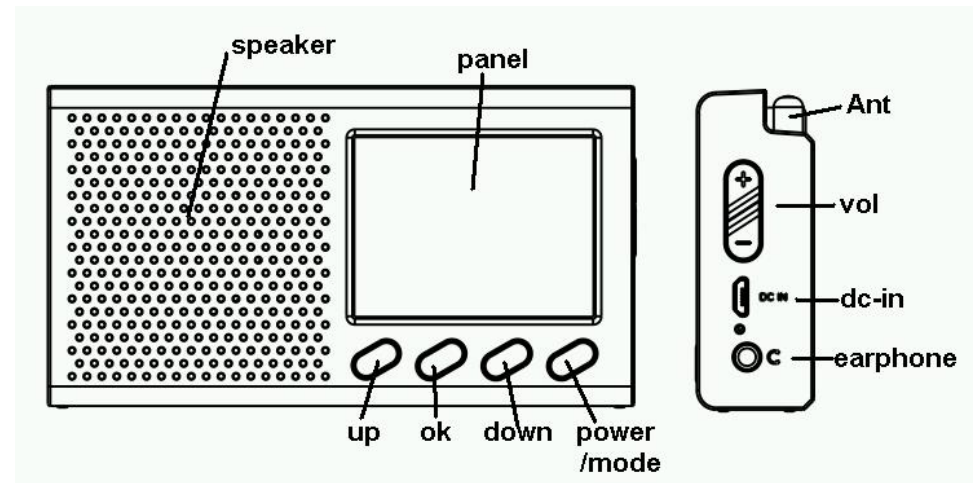

Portable DAB+ and FM Radio User Guide

- ◆ **DAB/DAB+ receiver**
- ◆ **Bluetooth player**
- ◆ **FM radio receiver**

Feature

- 1.The unit is with both DAB/DAB+ and FM receiver.
- 2.Receiver phone music to the unit by bluetooth wireless.
- 3.Stereo output.
- 4.Support 10 FM stations and 10 DAB stations presetting

Packing List

- dab receiver :1pcs
- USB line: 1 pcs
- Unit user guide :1 pcs

DC-in : 5V dc-in battery charge

Earphone jack: plug the headset and the sound is output only from the headset.

Ant: telescopic antenna.

Vol: Voice adjust long press tune out the favorite channels

Power/M	Long press button to turn on/off the unit. Short press exit main menu icon
OK	Confirm and enter function
PREV	Previous select
NEXT	Next select
Vol+/-	Volume adjust